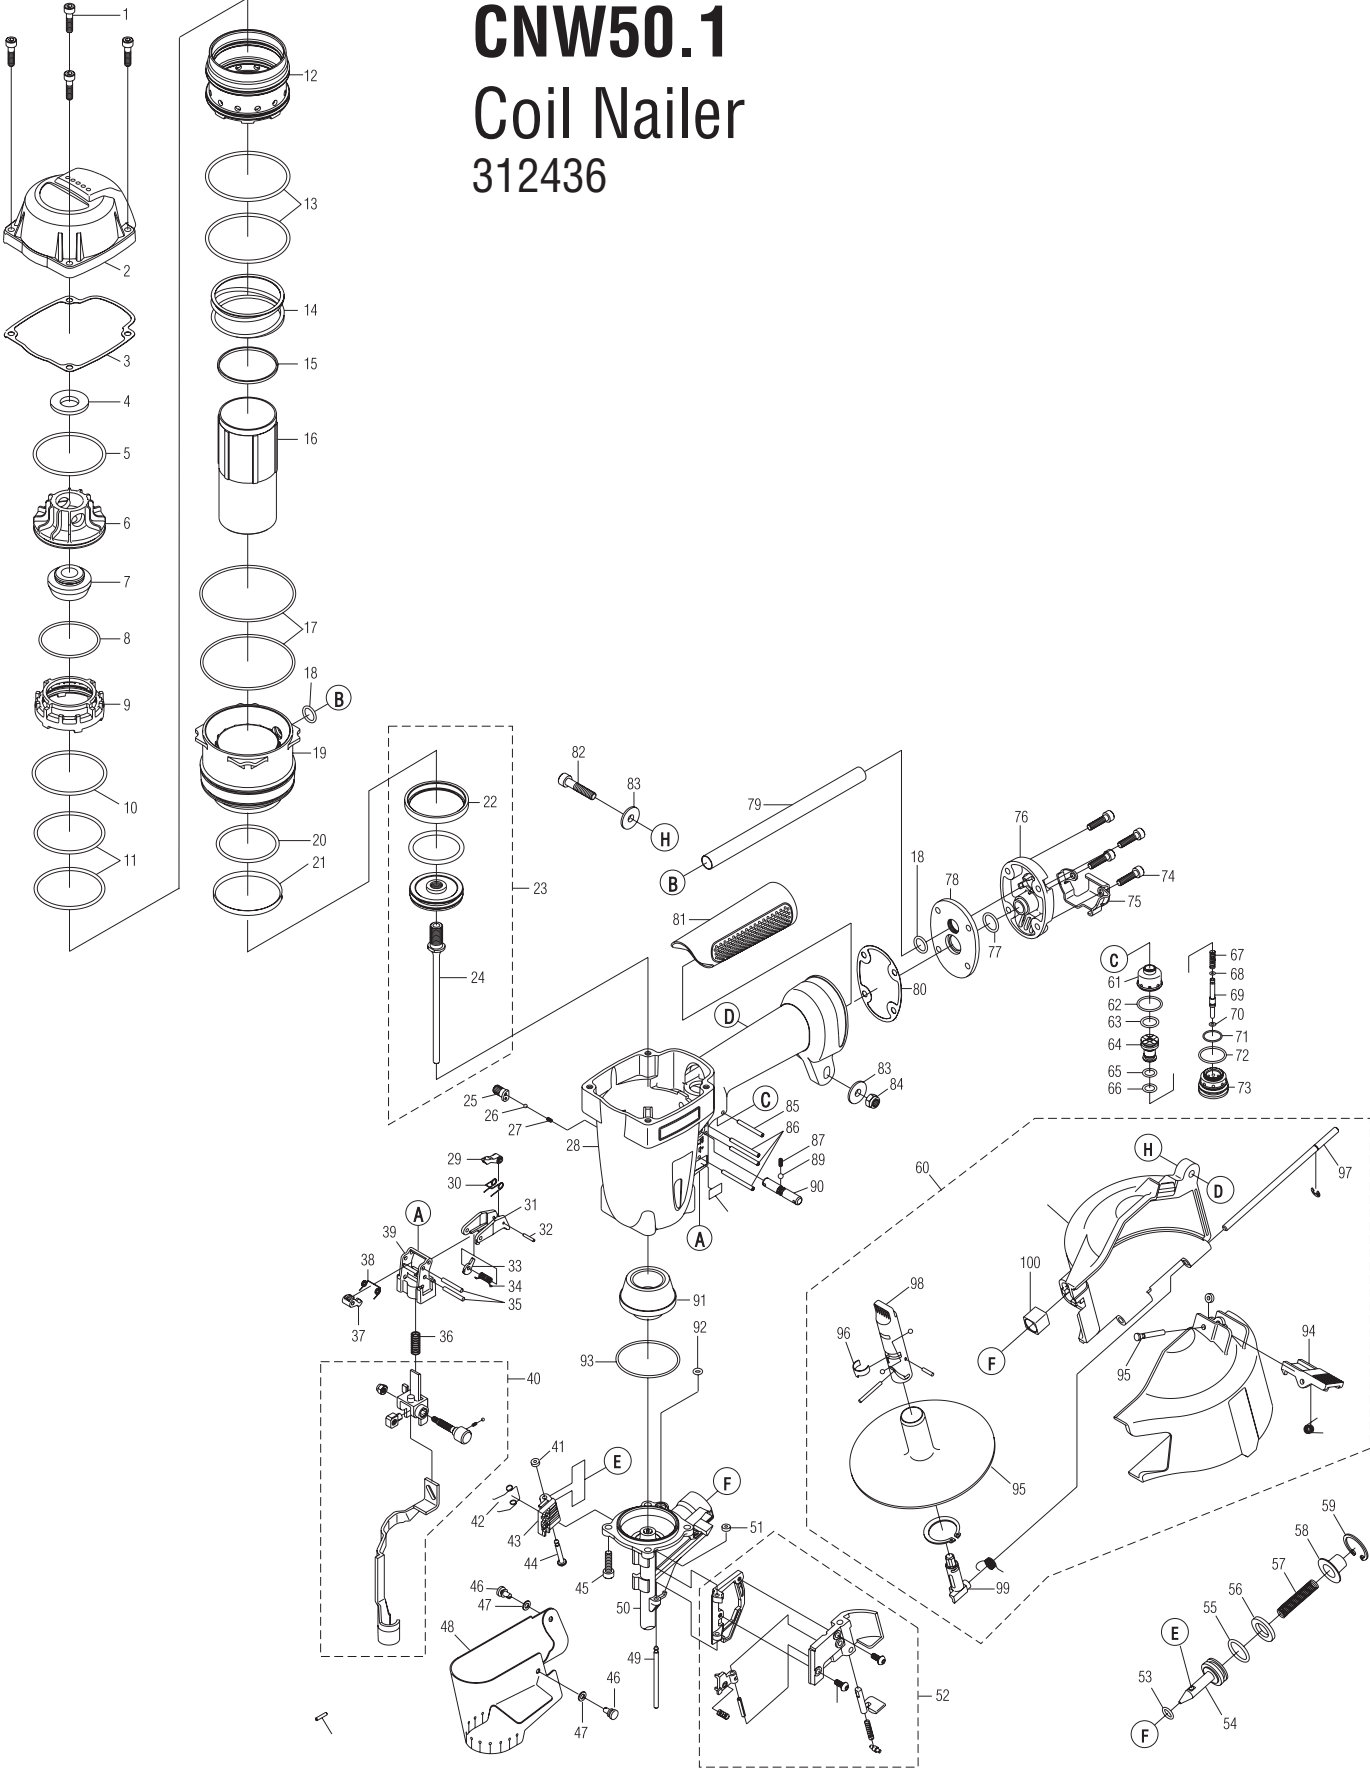

CNW50.1 Coil Nailer

312436

Ref. No.	Eurocode	Description	Ref. No.	Eurocode	Description	Ref. No.	Eurocode	Description
1	615733	Hex bolt	47	392304	Washer	94	392388	Magazine latch
2	615862	Cap	48	392475	Debris shield	95	392391	Latch pin
3	615758	Gasket	49	615137	Nail guide pin	95	615123	Dish
4	615757	Cap cushion	50	392474	Nose	96	615116	Ring Spring
5	615731	O-ring	51	313340	Urethan washer	97	615121	Hinge pin
6	615755	Cylinder sty	52	615858	Nail guide assy	98	615135	Adjust sleeve
7	615756	Cushion	53	392322	O-ring	99	615136	Adjust shaft
8	615730	O-ring	54	615138	Feed piston	100	615133	Bush
9	615747	Cylinder seal	55	313292	O-ring			
10	310952	O-ring	56	313364	Feed cushion	101	310485	Spring pin (in box)
11	615251	O-ring	57	392406	Spring			
12	615859	Poppet	58	313294	Feed cover			
13	313331	O-ring	59	313295	C-ring			
14	615736	Spring	60	392472	Magazine Assy			
15	615741	Seal ring	61	615751	Valve cover			
16	615860	Cylinder	62	310385	O-ring			
17	313325	O-ring	63	313279	O-ring			
18	310386	O-ring	64	392807	valve stem			
19	615746	Poppet cylinder	65	313281	O-ring			
20	615728	O-ring	66	615357	O-ring			
21	615737	D-ring	67	313283	Spring			
22	615735	Cylinder cover	68	313284	O-ring			
23	615861	Blade piston assy	69	615752	Valve pin			
24	313498	Blade	70	313286	O-ring			
25	313305	Lock knob	71	313287	O-ring			
26	313499	Steel ball	72	313365	O-ring			
27	313304	Spring	73	615750	Valve housing			
28	615739	Handle	74	392230	Hex bolt			
29	615720	Trip lever	75	615742	Exhaust cover			
30	313273	Spring	76	615743	Rear cap			
31	313275	Trigger	77	615729	O-ring			
32	310389	Spring Pin	78	615748	Rear cap spacer			
33	313277	Stopper plate	79	615734	Exhaust pipe			
33	313297	Spring	80	615738	Gasket			
35	615716	Needle roller	81	615740	Grip cover			
36	313299	Spring	82	313349	Hex bolt			
37	615719	switch lever	83	310424	Washer			
38	313276	Spring	84	309052	Nut			
39	313296	Trigger base	85	615732	Spring pin			
40	615272	Yoke assy	86	313274	Spring pin			
41	392718	Urethan washer	87	615749	Spring			
42	615140	Spring	89	313309	Steel ball			
43	615139	Feed tip	90	615718	Switch rod			
44	615141	Feed chip pin	91	313343	Bumper			
45	615717	Hex bolt	92	310384	O-ring			
46	392403	Bush revert	93	313344	O-ring			