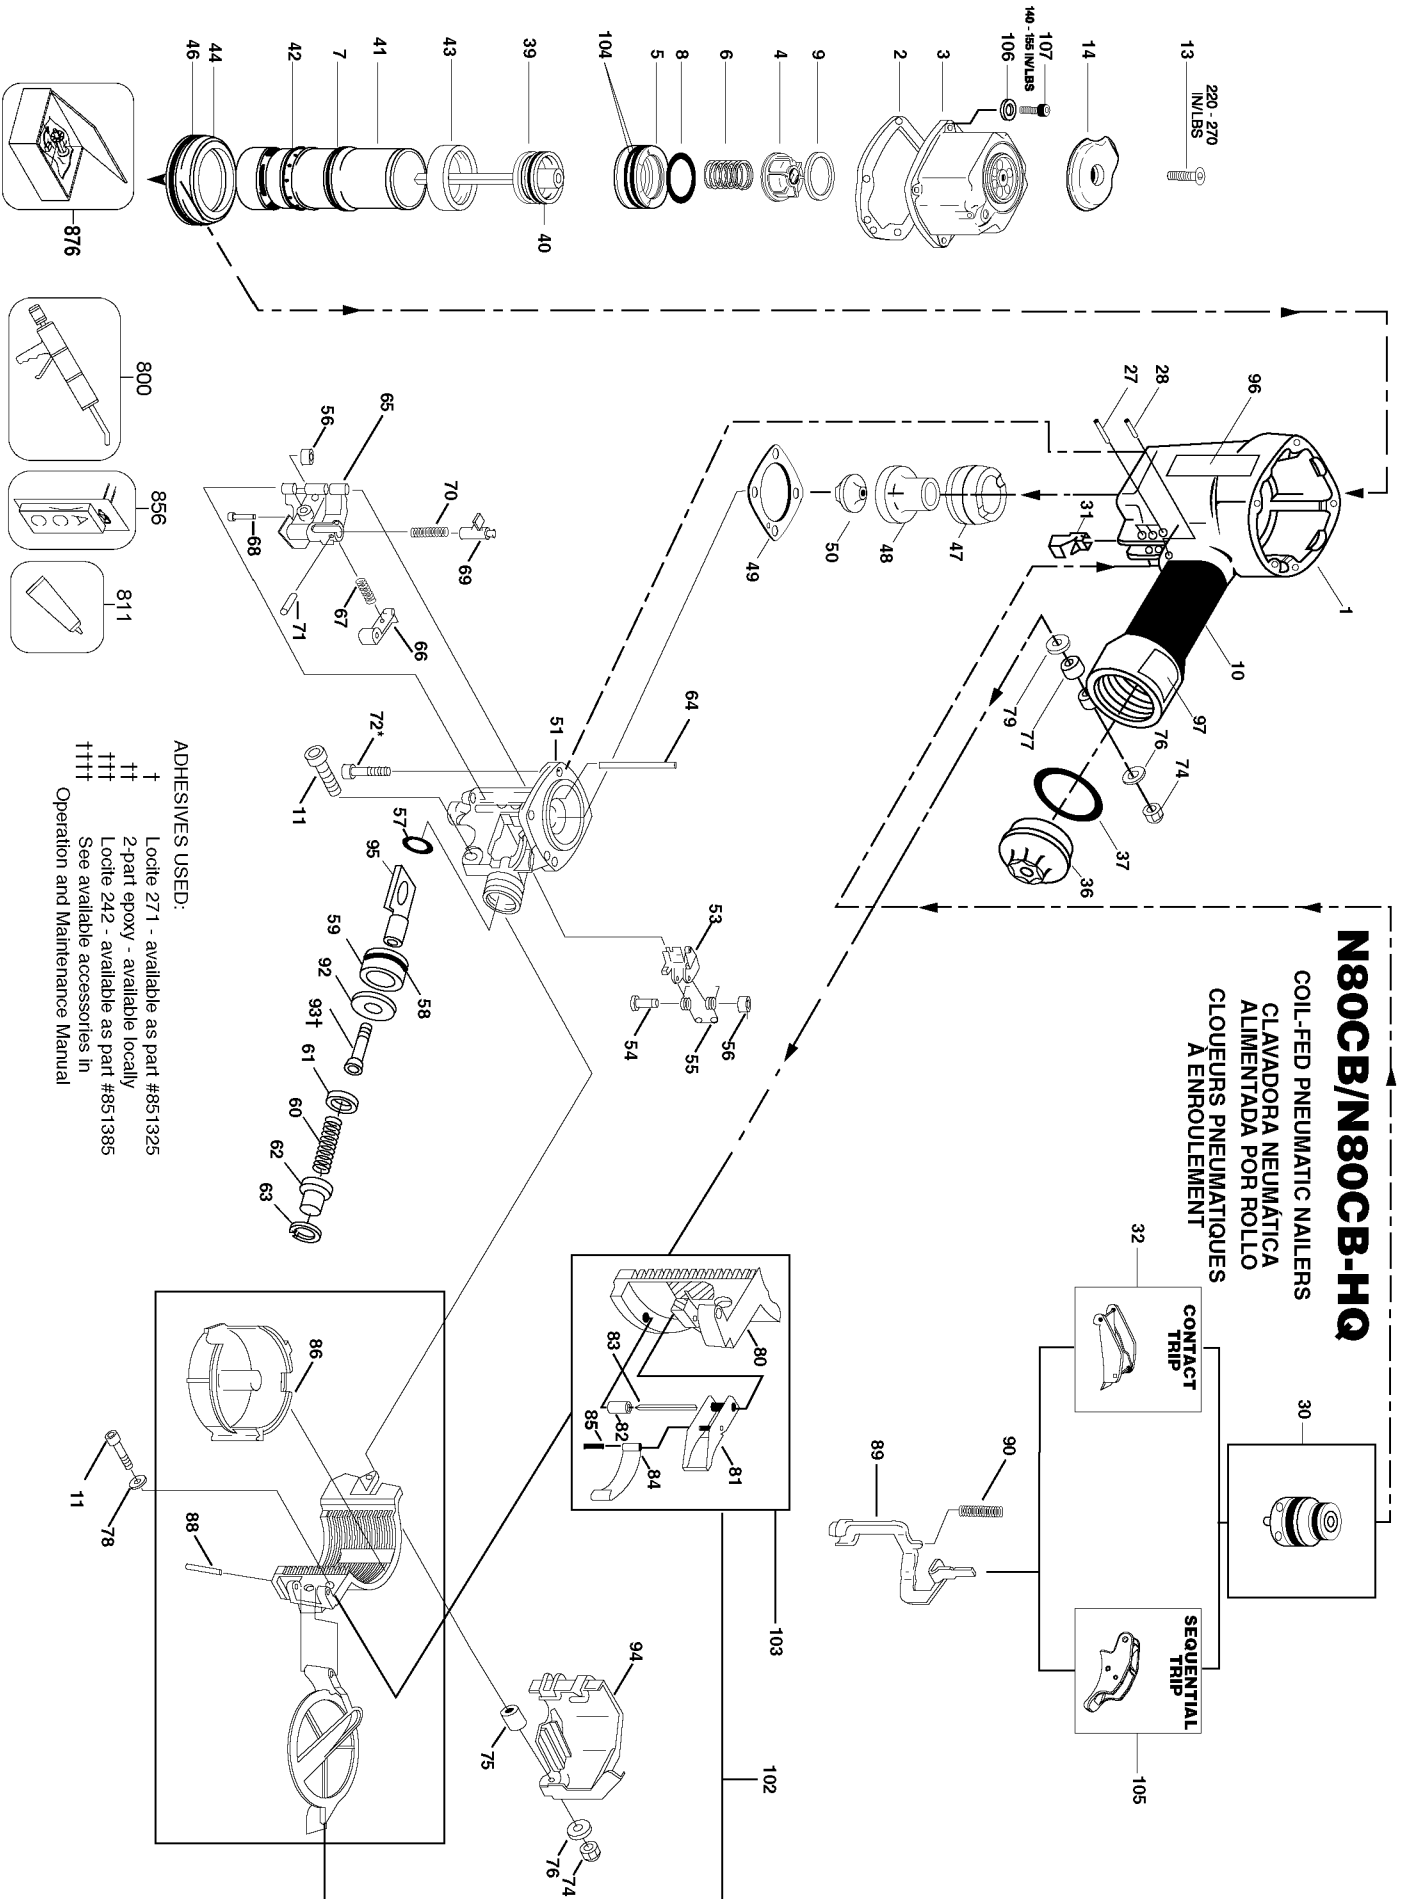

N80CB/N80CB-HQ

COIL-FED PNEUMATIC NAILERS
CLAVADORA NEUMÁTICA
ALIMENTADA POR ROLLO
CLOUSEURS PNEUMATIQUES
A ENROULEMENT

ADHESIVES USED:

- † Loctite 271 - available as part #851325
- †† 2-part epoxy - available locally
- ††† Loctite 242 - available as part #851385
- †††† See available accessories in Operation and Maintenance Manual